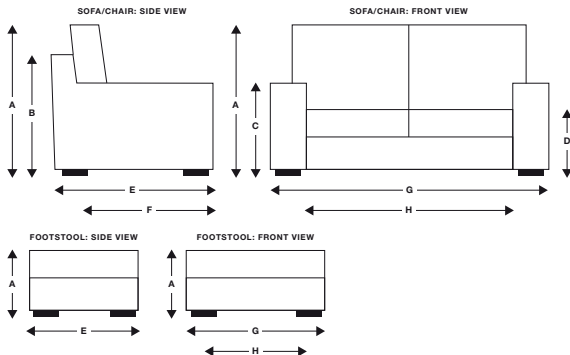

Feet: Solid wooden feet in a dark finish.

Sofabed: Two-fold action with 10cm sprung mattress.

Large – W 140 cm x D 180 cm. Small – W 120 cm x D 180 cm.

Home Access Measurements: The diagonal measurement of the side of the sofa or chair, as per dimension (I) (see left), must be smaller than the width of the doorway.

The whole journey of your sofa from your front door to the room of choice needs to be taken into account, when considering access. Are there stairs to get round, or other obstacles?

If you have concerns about any aspects of delivering your sofa please feel free to ask for advice, call us on 0808 1783211.

SOFAS & STUFF

experts in comfort

FITTED COVER

	LARGE SOFA	SMALL SOFA	LARGE SOFABED	SMALL SOFABED	CHAIR	FOOTSTOOL
(A) TOTAL HEIGHT	94 cm	94 cm	94 cm	94 cm	94 cm	39 cm
(B) FRAME HEIGHT	81 cm	81 cm	81 cm	81 cm	81 cm	–
(C) ARM HEIGHT	65 cm	65 cm	65 cm	65 cm	65 cm	–
(D) SEAT HEIGHT	50 cm	50 cm	50 cm	50 cm	50 cm	39 cm
(E) TOTAL DEPTH	98 cm	98 cm	98 cm	98 cm	98 cm	54 cm
(F) SEAT DEPTH	55 cm	55 cm	55 cm	55 cm	55 cm	54 cm
(G) TOTAL WIDTH	215 cm	185 cm	193 cm	173 cm	93 cm	67 cm
(H) INTERNAL WIDTH	177 cm	147 cm	155 cm	135 cm	55 cm	–
(I) ACCESS DIMENSION	70 cm	70 cm	70 cm	70 cm	70 cm	–