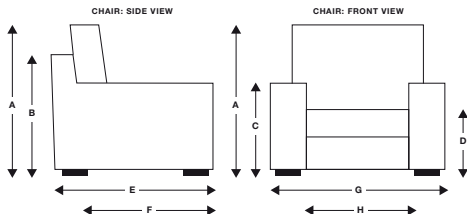

**Home Access Measurements:** The diagonal measurement of the side of the sofa or chair, as per dimension (I) (see left), must be smaller than the width of the doorway.

The whole journey of your sofa from your front door to the room of choice needs to be taken into account, when considering access. Are there stairs to get round, or other obstacles?

## FITTED COVER

	CHAIR
(A) TOTAL HEIGHT	94 cm
(B) FRAME HEIGHT	94 cm
(C) ARM HEIGHT	59 cm
(D) SEAT HEIGHT	44 cm
(E) TOTAL DEPTH	83 cm
(F) SEAT DEPTH	57 cm
(G) TOTAL WIDTH	78 cm
(H) INTERNAL WIDTH	53 cm
(I) ACCESS DIMENSION	56 cm