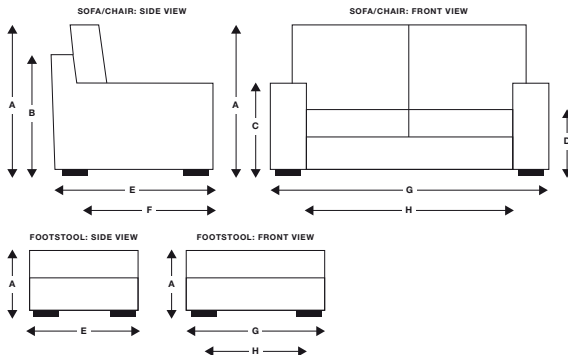

Home Access Measurements: The diagonal measurement of the side of the sofa or chair, as per dimension (I) (see left), must be smaller than the width of the doorway.

The whole journey of your sofa from your front door to the room of choice needs to be taken into account, when considering access. Are there stairs to get round, or other obstacles?

If you have concerns about any aspects of delivering your sofa please feel free to ask for advice, call us on 0808 1783211.

SOFAS & STUFF

experts in comfort

LOOSE COVER

	LARGE SOFA	SMALL SOFA	CHAIR	FOOTSTOOL
(A) TOTAL HEIGHT	98 cm	98 cm	98 cm	43 cm
(B) FRAME HEIGHT	75 cm	75 cm	75 cm	-
(C) ARM HEIGHT	68 cm	68 cm	62 cm	-
(D) SEAT HEIGHT	48 cm	48 cm	48 cm	43 cm
(E) TOTAL DEPTH	101 cm	101 cm	90 cm	54 cm
(F) SEAT DEPTH	63 cm	63 cm	56 cm	54 cm
(G) TOTAL WIDTH	219 cm	170 cm	94 cm	84 cm
(H) INTERNAL WIDTH	168 cm	122 cm	48 cm	-
(I) ACCESS DIMENSION	68 cm	68 cm	68 cm	-