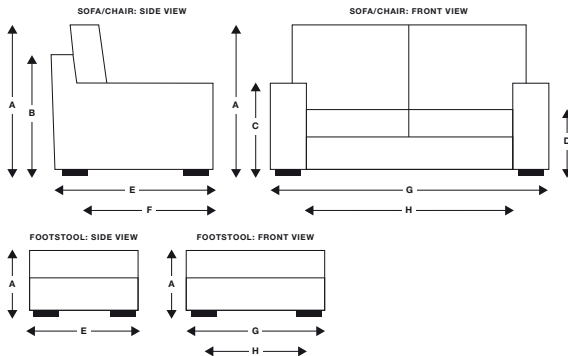

Feet: Solid wood feet in a dark finish.

Home Access Measurements: The diagonal measurement of the side of the sofa or chair, as per dimension (I) (see left), must be smaller than the width of the doorway.

The whole journey of your sofa from your front door to the room of choice needs to be taken into account, when considering access. Are there stairs to get round, or other obstacles?

If you have concerns about any aspects of delivering your sofa please feel free to ask for advice, call us on 0808 1783211.

SOFAS & STUFF

experts in comfort

FITTED COVER

	LARGE SOFA	SMALL SOFA	CHAIR	FOOTSTOOL
(A) TOTAL HEIGHT	84 cm	84 cm	84 cm	45 cm
(B) FRAME HEIGHT	63 cm	63 cm	70 cm	–
(C) ARM HEIGHT	68 cm	68 cm	68 cm	–
(D) SEAT HEIGHT	47 cm	47 cm	47 cm	45 cm
(E) TOTAL DEPTH	98 cm	98 cm	98 cm	51 cm
(F) SEAT DEPTH	57 cm	57 cm	57 cm	51 cm
(G) TOTAL WIDTH	220 cm	180 cm	91 cm	65 cm
(H) INTERNAL WIDTH	184 cm	144 cm	55 cm	–
(I) ACCESS DIMENSION	62 cm	62 cm	62 cm	–