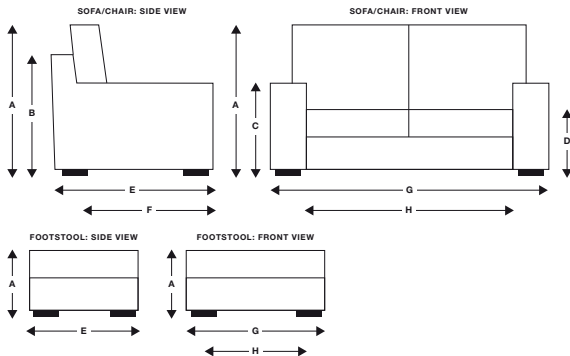

Feet: This model sits on hidden wooden glides.

Home Access Measurements: The diagonal measurement of the side of the sofa or chair, as per dimension (I) (see left), must be smaller than the width of the doorway.

The whole journey of your sofa from your front door to the room of your choice needs to be taken into account, when considering access. Are there stairs to get round, or other obstacles?

If you have concerns about any aspects of delivering your sofa please feel free to ask for advice, call us on 0808 1783211.

SOFAS & STUFF

experts in comfort

LOOSE COVER

	LARGE SOFA	SMALL SOFA	CHAIR	FOOTSTOOL
(A) TOTAL HEIGHT	84 cm	84 cm	84 cm	45 cm
(B) FRAME HEIGHT	63 cm	63 cm	70 cm	-
(C) ARM HEIGHT	68 cm	68 cm	68 cm	-
(D) SEAT HEIGHT	47 cm	47 cm	47 cm	45 cm
(E) TOTAL DEPTH	98 cm	98 cm	98 cm	51 cm
(F) SEAT DEPTH	57 cm	57 cm	57 cm	51 cm
(G) TOTAL WIDTH	220 cm	180 cm	91 cm	65 cm
(H) INTERNAL WIDTH	184 cm	144 cm	55 cm	-
(I) ACCESS DIMENSION	62 cm	62 cm	62 cm	-