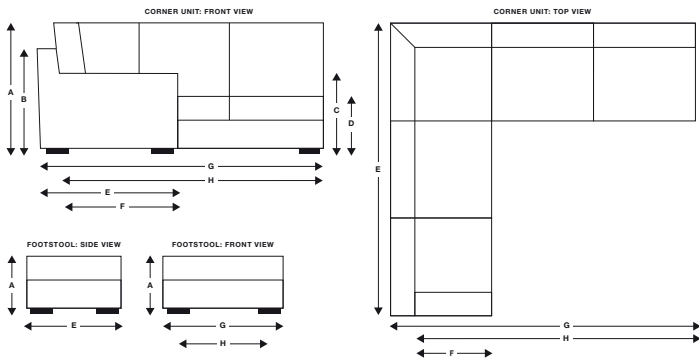

**Back Cushions:** Luxurious white duck feather fillings.

**Scatter Cushions:** Luxurious white duck feather filled scatter cushions are supplied as follows, 2 x with each corner unit and small sofa and 1 x with each corner box. The armless unit, chair and stools do not have scatter cushions.

## FITTED COVER

**Home Access Measurements:** The diagonal measurement of the side of the sofa or chair, as per dimension (I) (see left), must be smaller than the width of the doorway.

The whole journey of your sofa from your front door to the room of choice needs to be taken into account, when considering access. Are there stairs to get round, or other obstacles?

If you have concerns about any aspects of delivering your sofa please feel free to ask for advice, call us on 0808 1783211.

	CORNER UNIT	CORNER BOX	ARMLESS UNIT	SMALL SOFA	CHAIR	LARGE FOOTSTOOL	SMALL STORAGE STOOL
<b>(A) TOTAL HEIGHT</b>	87 cm	87 cm	87 cm	87 cm	87 cm	50 cm	43 cm
<b>(B) FRAME HEIGHT</b>	70 cm	70 cm	70 cm	70 cm	70 cm	–	–
<b>(C) ARM HEIGHT</b>	70 cm	70 cm	–	70 cm	70 cm	–	–
<b>(D) SEAT HEIGHT</b>	46 cm	46 cm	46 cm	46 cm	46 cm	50 cm	43 cm
<b>(E) TOTAL DEPTH</b>	207 cm	102 cm	102 cm	102 cm	97 cm	72 cm	51 cm
<b>(F) SEAT DEPTH</b>	68 cm	68 cm	68 cm	68 cm	68 cm	72 cm	51 cm
<b>(G) TOTAL WIDTH</b>	264 cm	102 cm	72 cm	182 cm	94 cm	102 cm	65 cm
<b>(H) INTERNAL WIDTH</b>	–	–	–	156 cm	68 cm	–	–
<b>(I) ACCESS DIMENSION</b>	–	–	–	84 cm	84 cm	–	–