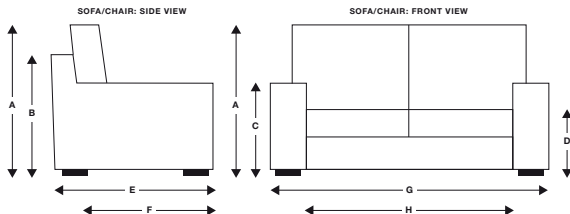

Loose Covers: This is a neat tight loose cover design and extra covers are available to order.

LOOSE COVER

Home Access Measurements: The diagonal measurement of the side of the sofa or chair, as per dimension (I) (see left), must be smaller than the width of the doorway.

	MAJOR SOFA	LARGE SOFA	MEDIUM SOFA	CHAIR
(A) TOTAL HEIGHT	82 cm	82 cm	82 cm	82 cm
(B) FRAME HEIGHT	57 cm	57 cm	57 cm	57 cm
(C) ARM HEIGHT	69 cm	69 cm	69 cm	69 cm
(D) SEAT HEIGHT	44 cm	44 cm	44 cm	44 cm
(E) TOTAL DEPTH	107 cm	107 cm	107 cm	107 cm
(F) SEAT DEPTH	64 cm	64 cm	64 cm	64 cm
(G) TOTAL WIDTH	256 cm	223 cm	196 cm	114 cm
(H) INTERNAL WIDTH	207 cm	174 cm	147 cm	66 cm
(I) ACCESS DIMENSION	70 cm	70 cm	70 cm	70 cm