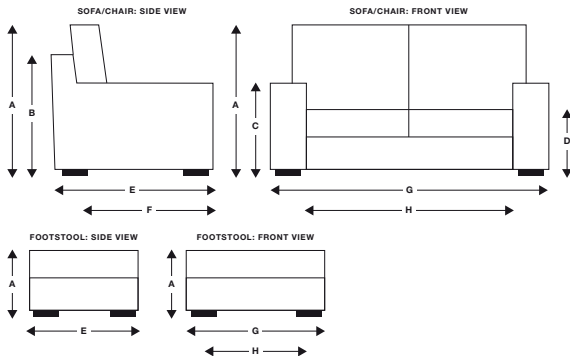

**Seat:** Serpentine springing covered with foam.

**Seat Cushions:** Zipped cases with Quallofil fibre fillings.

**Back Cushions:** Luxurious white duck feather fillings.

**Scatter Cushions:** Luxurious white duck feather filled scatter cushions (2 large and 2 small) with each size of sofa and 2 x small with each snuggler. The chair has no scatter cushion.

**Feet:** Solid wood feet in a dark finish.

**Home Access Measurements:** The diagonal measurement of the side of the sofa or chair, as per dimension (I) (see left), must be smaller than the width of the doorway.

**SOFAS & STUFF**

experts in comfort

	LARGE SOFA	SMALL SOFA	SNUGGLER	CHAIR	FOOTSTOOL
<b>(A) TOTAL HEIGHT</b>	83 cm	83 cm	83 cm	83 cm	27 cm
<b>(B) FRAME HEIGHT</b>	63 cm	63 cm	63 cm	63 cm	27 cm
<b>(C) ARM HEIGHT</b>	65 cm	65 cm	65 cm	65 cm	–
<b>(D) SEAT HEIGHT</b>	40 cm	40 cm	40 cm	40 cm	27 cm
<b>(E) TOTAL DEPTH</b>	107 cm	107 cm	107 cm	97 cm	62 cm
<b>(F) SEAT DEPTH</b>	70 cm	70 cm	70 cm	70 cm	62 cm
<b>(G) TOTAL WIDTH</b>	234 cm	194 cm	139 cm	96 cm	99 cm
<b>(H) INTERNAL WIDTH</b>	195 cm	155 cm	100 cm	57 cm	–
<b>(I) ACCESS DIMENSION</b>	70 cm	70 cm	70 cm	70 cm	–