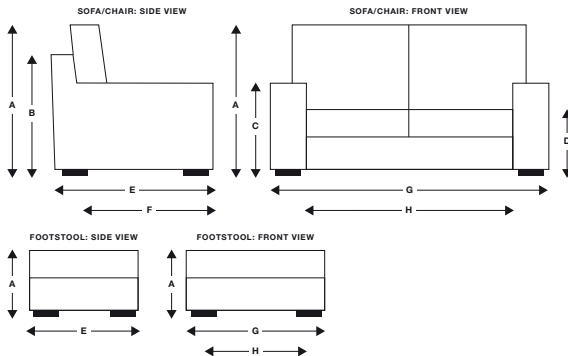

Selbourne

Frame: Hardwood construction, pinned and glued. The grand sofas come split in half for ease of access.

Arms: Scroll arm covered in foam, trimmed with piping.

Back: Pirelli webbing covered with foam.

Seat: Serpentine springing covered with foam.

Seat Cushions: Zipped cases with Quallofil fibre fillings.

Back Cushions: Luxurious duck feather fillings.

Scatter Cushions: Luxurious white duck feather filled scatter cushions with each size of sofa. There is no scatter cushion on the chair.

FITTED COVER, FORMAL OR SCATTERBACK

Home Access Measurements: The diagonal measurement of the side of the sofa or chair, as per dimension (I) (see left), must be smaller than the width of the doorway.

The whole journey of your sofa from your front door to the room of choice needs to be taken into

SOFAS & STUFF

experts in comfort

	GRAND SCATTERBACK / FORMAL SOFA	LARGE SCATTERBACK / FORMAL SOFA	SMALL SCATTERBACK / FORMAL SOFA	CHAIR	FOOTSTOOL
(A) TOTAL HEIGHT	94 cm	94 cm	94 cm	94 cm	43 cm
(B) FRAME HEIGHT	79 cm	79 cm	79 cm	79 cm	–
(C) ARM HEIGHT	66 cm	66 cm	66 cm	66 cm	–
(D) SEAT HEIGHT	48 cm	48 cm	48 cm	48 cm	43 cm
(E) TOTAL DEPTH	106 cm	106 cm	106 cm	100 cm	51 cm
(F) SEAT DEPTH	51 cm	51 cm	51 cm	51 cm	51 cm
(G) TOTAL WIDTH	236 cm	216 cm	186 cm	98 cm	65 cm
(H) INTERNAL WIDTH	170 cm	150 cm	120 cm	50 cm	–
(I) ACCESS DIMENSION	76 cm	76 cm	76 cm	76 cm	–