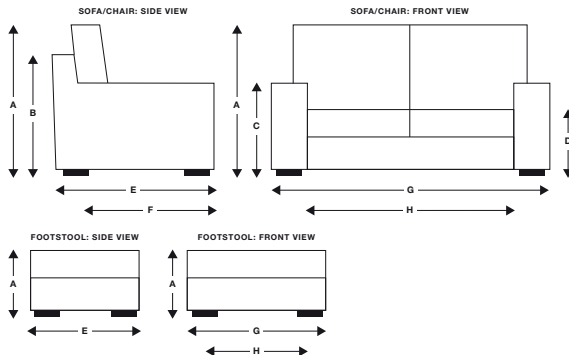

**Seat:** Serpentine springing covered with foam.

**Seat Cushions:** Zipped cases with Quallofil fibre fillings.

**Back Cushions:** Luxurious white duck feather fillings.

**Scatter Cushions:** Luxurious white duck feather filled scatter cushions (2 large and 2 small) with each size of sofa and 2 x small with each snuggler. The chair has no scatter cushion.

## FITTED COVER

**Home Access Measurements:** The diagonal measurement of the side of the sofa or chair, as per dimension (I) (see left), must be smaller than the width of the doorway.

The whole journey of your sofa from your front door to the room of choice needs to be taken into

	LARGE SOFA	SMALL SOFA	SNUGGLER	CHAIR	FOOTSTOOL
<b>(A) TOTAL HEIGHT</b>	83 cm	83 cm	83 cm	83 cm	27 cm
<b>(B) FRAME HEIGHT</b>	63 cm	63 cm	63 cm	63 cm	–
<b>(C) ARM HEIGHT</b>	65 cm	65 cm	65 cm	65 cm	–
<b>(D) SEAT HEIGHT</b>	40 cm	40 cm	40 cm	40 cm	27 cm
<b>(E) TOTAL DEPTH</b>	107 cm	107 cm	107 cm	97 cm	62 cm
<b>(F) SEAT DEPTH</b>	70 cm	70 cm	70 cm	70 cm	62 cm
<b>(G) TOTAL WIDTH</b>	234 cm	194 cm	139 cm	96 cm	99 cm
<b>(H) INTERNAL WIDTH</b>	195 cm	155 cm	100 cm	57 cm	–
<b>(I) ACCESS DIMENSION</b>	70 cm	70 cm	70 cm	70 cm	–