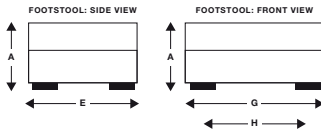

Porthallow

Frame: Traditional hardwood glued, screwed and dowelled.

Seat: Fixed foam top.

Feet: Turned solid wooden feet in a dark brown finish.

Home Access Measurements: The diagonal measurement of the side of the sofa or chair, as per dimension (I) (see left), must be smaller than the width of the doorway.

FITTED COVER

	FOOTSTOOL
(A) TOTAL HEIGHT	40 cm
(B) FRAME HEIGHT	-
(C) ARM HEIGHT	-
(D) SEAT HEIGHT	-
(E) TOTAL DEPTH	75 cm
(F) SEAT DEPTH	-
(G) TOTAL WIDTH	102 cm

SOFAS & STUFF
experts in comfort