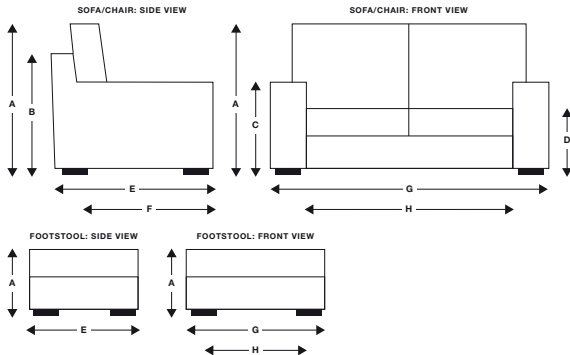

Petworth

Frame: Hardwood construction, pinned and glued.

Arms: Scroll arm covered in foam with piped trimming.

Back: Superloop springs covered with foam.

Seat: Zig zag springs covered with foam.

Seat Cushions: Fixed foam seat.

Home Access Measurements: The diagonal measurement of the side of the sofa or chair, as per dimension (I) (see left), must be smaller than the width of the doorway.

The whole journey of your sofa from your front door to the room of choice needs to be taken into account, when considering access. Are there stairs to get round, or other obstacles?

If you have concerns about any aspects of delivering your sofa please feel free to ask for advice, call us on 0808 1783211.

FITTED COVER

	LARGE SOFA	SMALL SOFA	SNUGLLER	CHAIR	LARGE BENCH STOOL
(A) TOTAL HEIGHT	86 cm	86 cm	86 cm	86 cm	40 cm
(B) FRAME HEIGHT	86 cm	86 cm	86 cm	86 cm	40 cm
(C) ARM HEIGHT	63 cm	63 cm	63 cm	63 cm	-
(D) SEAT HEIGHT	43 cm	43 cm	43 cm	43 cm	40 cm
(E) TOTAL DEPTH	91 cm	91 cm	91 cm	91 cm	54 cm
(F) SEAT DEPTH	54 cm	54 cm	54 cm	54 cm	54 cm
(G) TOTAL WIDTH	184 cm	157 cm	129 cm	88 cm	117 cm
(H) INTERNAL WIDTH	152 cm	125 cm	97 cm	56 cm	-
(I) ACCESS DIMENSION	58 cm	58 cm	58 cm	58 cm	-