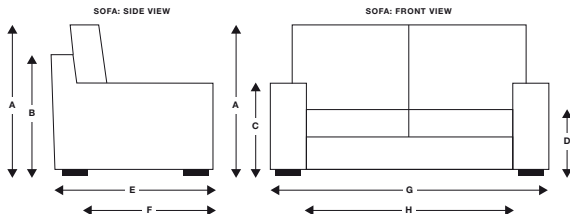

Mallaig

Frame: Hardwood construction, glued, screwed and dowelled.

Arms: Scrolled and upholstered in foam.

Back: Sprung steel superloops.

Seat: Zig zag springs covered with foam.

Scatter Cushions: Luxurious white duck feather filled scatter cushions with each size of sofa. There is no scatter cushion on the chair.

FITTED COVER

Home Access Measurements: The diagonal measurement of the side of the sofa or chair, as per dimension (I) (see left), must be smaller than the width of the doorway.

The whole journey of your sofa from your front door to the room of choice needs to be taken into account, when considering access. Are there stairs to get round, or other obstacles?

If you have concerns about any aspects of delivering your sofa please feel free to ask for advice, call us on 0808 1783211.

	LARGE SOFA	MIDI SOFA
(A) TOTAL HEIGHT	71 cm	71 cm
(B) FRAME HEIGHT	71 cm	71 cm
(C) ARM HEIGHT	71 cm	71 cm
(D) SEAT HEIGHT	41 cm	41 cm
(E) TOTAL DEPTH	98 cm	98 cm
(F) SEAT DEPTH	60 cm	60 cm
(G) TOTAL WIDTH	214 cm	186 cm
(H) INTERNAL WIDTH	149 cm	121 cm
(I) ACCESS DIMENSION	73 cm	73 cm