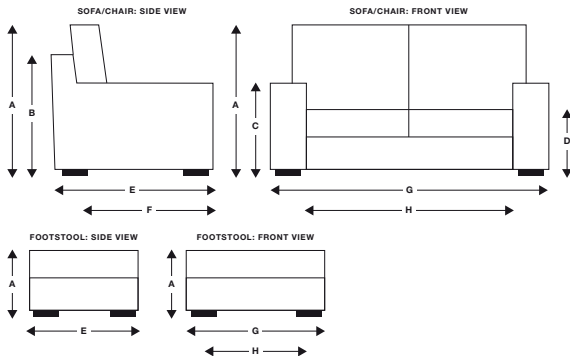

Lindisfarne

Frame: Hardwood construction, pinned and glued.

Arms: Traditional bandaged arm covered with foam.

Back: Pirelli webbing covered with foam.

Seat: Serpentine springing covered with foam.

Seat Cushions: Zipped cases with Quallofil fibre fillings.

Feet: Solid wooden feet with brass castors in a dark finish. If you would prefer a medium oak finish, or no castors, please contact us as above.

FITTED COVER

Home Access Measurements: The diagonal measurement of the side of the sofa or chair, as per dimension (I) (see left), must be smaller than the width of the doorway.

	LARGE SOFA	SMALL SOFA	**COMPACT SOFA	CHAIR	**LARGE FOOTSTOOL	FOOTSTOOL
(A) TOTAL HEIGHT	92 cm	92 cm	92 cm	92 cm	40 cm	40 cm
(B) FRAME HEIGHT	75 cm	75 cm	75 cm	75 cm	-	-
(C) ARM HEIGHT	65 cm	65 cm	65 cm	65 cm	-	-
(D) SEAT HEIGHT	50 cm	50 cm	50 cm	50 cm	40 cm	40 cm
(E) TOTAL DEPTH	*93 cm	*93 cm	*93 cm	*93 cm	54 cm	54 cm
(F) SEAT DEPTH	*60 cm	*60 cm	*60 cm	*60 cm	54 cm	54 cm
(G) TOTAL WIDTH	204 cm	178 cm	155 cm	94 cm	117 cm	84 cm
(H) INTERNAL WIDTH	168 cm	142 cm	119 cm	58 cm	-	-
(I) ACCESS DIMENSION	68 cm	68 cm	68 cm	68 cm	-	-

*Smaller depth available
total depth 88 cm
seat depth 55 cm

**Please call the showroom to order.

SOFAS & STUFF

experts in comfort