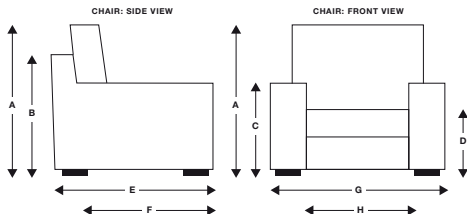

**Home Access Measurements:** The diagonal measurement of the side of the sofa or chair, as per dimension (I) (see left), must be smaller than the width of the doorway.

The whole journey of your sofa from your front door to the room of choice needs to be taken into account, when considering access. Are there stairs to get round, or other obstacles?

## FITTED COVER

	CHAIR
(A) TOTAL HEIGHT	98 cm
(B) FRAME HEIGHT	98 cm
(C) ARM HEIGHT	62 cm
(D) SEAT HEIGHT	51 cm
(E) TOTAL DEPTH	87 cm
(F) SEAT DEPTH	57 cm
(G) TOTAL WIDTH	82 cm
(H) INTERNAL WIDTH	54 cm
(I) ACCESS DIMENSION	56 cm