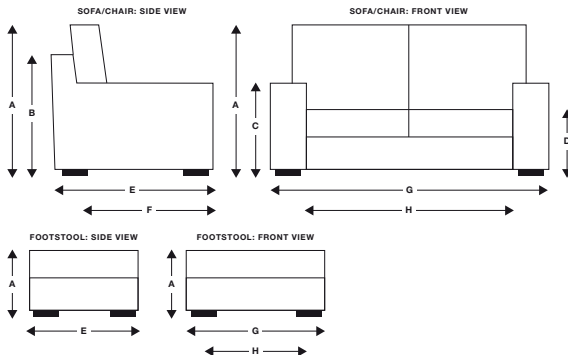

Back Cushions: Filled fibre inside zipped cases.

Feet: Solid wooden feet in an antique brown finish.

Home Access Measurements: The diagonal measurement of the side of the sofa or chair, as per dimension (l) (see left), must be smaller than the width of the doorway.

FITTED COVER

	LARGE SOFA	MEDIUM SOFA BENCH	MEDIUM 2 SEATER	MEDIUM CHAISE	SNUGLER	CHAIR	FOOTSTOOL
(A) TOTAL HEIGHT	85 cm	85 cm	85 cm	85 cm	85 cm	85 cm	43 cm
(B) FRAME HEIGHT	71 cm	71 cm	71 cm	71 cm	71 cm	71 cm	-
(C) ARM HEIGHT	60 cm	60 cm	60 cm	60 cm	60 cm	60 cm	-
(D) SEAT HEIGHT	43 cm	43 cm	43 cm	43 cm	43 cm	43 cm	43 cm
(E) TOTAL DEPTH	96 cm	96 cm	96 cm	172 cm	96 cm	96 cm	76 cm
(F) SEAT DEPTH	60 cm	60 cm	60 cm	60 cm	60 cm	60 cm	76 cm
(G) TOTAL WIDTH	205 cm	180 cm	180 cm	180 cm	127 cm	92 cm	76 cm
(H) INTERNAL WIDTH	178 cm	153 cm	153 cm	153 cm	100 cm	75 cm	-
(I) ACCESS DIMENSION	67 cm	67 cm	67 cm	67 cm	67 cm	67 cm	-