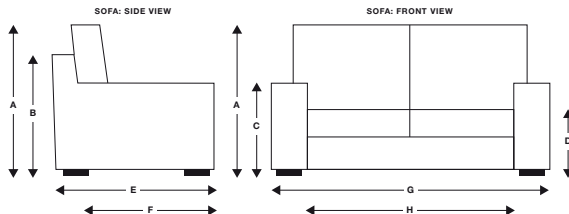

Feet: Solid wood feet in a light oak finish.

Sofabed: Two-fold action with 10cm spring mattress.

Large – W 132 cm x D 180 cm. Small – W 112 cm x D 180 cm.

FITTED COVER

Home Access Measurements: The diagonal measurement of the side of the sofa or chair, as per dimension (I) (see left), must be smaller than the width of the doorway.

	LARGE SOFABED	MEDIUM SOFABED
(A) TOTAL HEIGHT	95 cm	95 cm
(B) FRAME HEIGHT	78 cm	78 cm
(C) ARM HEIGHT	61 cm	61 cm
(D) SEAT HEIGHT	44 cm	44 cm
(E) TOTAL DEPTH	92 cm	92 cm
(F) SEAT DEPTH	55 cm	55 cm
(G) TOTAL WIDTH	186 cm	166 cm
(H) INTERNAL WIDTH	150 cm	130 cm
(I) ACCESS DIMENSION	69 cm	69 cm