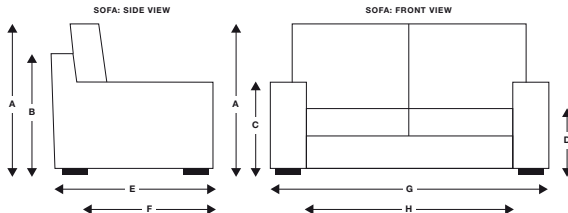

Feet: This model sits on hidden glides.

Sofabed: Two-fold action with 10cm sprung mattress.

Large – W 132 cm x D 180 cm. Small – W 112 cm x D 180 cm.

Home Access Measurements: The diagonal measurement of the side of the sofa or chair, as per dimension (I) (see left), must be smaller than the width of the doorway.

SOFAS & STUFF
experts in comfort

FITTED COVER

	LARGE SOFABED	MEDIUM SOFABED
(A) TOTAL HEIGHT	92 cm	92 cm
(B) FRAME HEIGHT	78 cm	78 cm
(C) ARM HEIGHT	51 cm	51 cm
(D) SEAT HEIGHT	44 cm	44 cm
(E) TOTAL DEPTH	92 cm	92 cm
(F) SEAT DEPTH	55 cm	55 cm
(G) TOTAL WIDTH	183 cm	163 cm
(H) INTERNAL WIDTH	150 cm	130 cm
(I) ACCESS DIMENSION	68 cm	68 cm