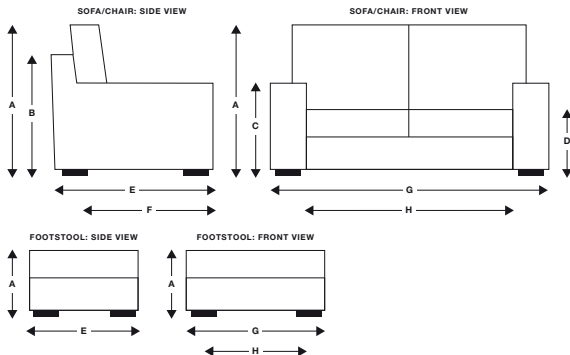

Feet: Solid wood feet in a dark finish comes as standard. If you would prefer a lighter finish, please contact us as above.

Home Access Measurements: The diagonal measurement of the side of the sofa or chair, as per dimension (I) (see left), must be smaller than the width of the doorway.

The whole journey of your sofa from your front door to the room of choice needs to be taken into account, when considering access. Are there stairs to get round, or other obstacles?

If you have concerns about any aspects of delivering your sofa please feel free to ask for advice, call us on 0808 1783211.

SOFAS & STUFF

experts in comfort

FITTED COVER

	GRANDE SOFA	LARGE SOFA	SMALL SOFA	CHAIR	DESIGNER STOOL	STORAGE STOOL
(A) TOTAL HEIGHT	85 cm	85 cm	85 cm	83 cm	32 cm	45 cm
(B) FRAME HEIGHT	66 cm	66 cm	66 cm	64 cm	32 cm	45 cm
(C) ARM HEIGHT	66 cm	66 cm	66 cm	64 cm	-	-
(D) SEAT HEIGHT	48 cm	48 cm	48 cm	46 cm	32 cm	45 cm
(E) TOTAL DEPTH	99 cm	99 cm	99 cm	94 cm	62 cm	51 cm
(F) SEAT DEPTH	62 cm	62 cm	62 cm	60 cm	62 cm	51 cm
(G) TOTAL WIDTH	236 cm	200 cm	164 cm	91 cm	99 cm	65 cm
(H) INTERNAL WIDTH	196 cm	160 cm	124 cm	55 cm	-	-
(I) ACCESS DIMENSION	78 cm	78 cm	78 cm	-	-	-