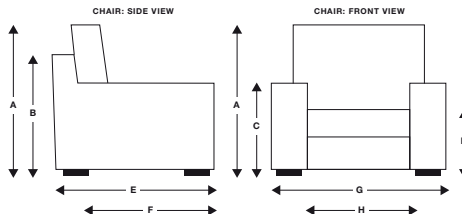

**Feet:** Solid walnut feet on castors, in a dark finish.

**Home Access Measurements:** The diagonal measurement of the side of the sofa or chair, as per dimension (I) (see left), must be smaller than the width of the doorway.

## FITTED COVER

	CHAIR
(A) TOTAL HEIGHT	94 cm
(B) FRAME HEIGHT	94 cm
(C) ARM HEIGHT	54 cm
(D) SEAT HEIGHT	40 cm
(E) TOTAL DEPTH	86 cm
(F) SEAT DEPTH	50 cm
(G) TOTAL WIDTH	70 cm
(H) INTERNAL WIDTH	44 cm
(I) ACCESS DIMENSION	-