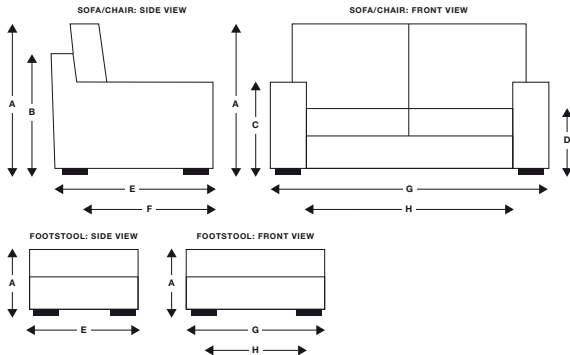

Feet: Solid wood feet in a dark finish.

Home Access Measurements: The diagonal measurement of the side of the sofa or chair, as per dimension (I) (see left), must be smaller than the width of the doorway.

FITTED COVER

	LARGE SOFA	SMALL SOFA	CHAIR	FOOTSTOOL
(A) TOTAL HEIGHT	86 cm	86 cm	86 cm	43 cm
(B) FRAME HEIGHT	72 cm	72 cm	72 cm	–
(C) ARM HEIGHT	65 cm	65 cm	65 cm	–
(D) SEAT HEIGHT	48 cm	48 cm	48 cm	43 cm
(E) TOTAL DEPTH	101 cm	101 cm	90 cm	51 cm
(F) SEAT DEPTH	60 cm	60 cm	60 cm	51 cm
(G) TOTAL WIDTH	219 cm	170 cm	94 cm	65 cm
(H) INTERNAL WIDTH	168 cm	119 cm	43 cm	–
(I) ACCESS DIMENSION	66 cm	66 cm	66 cm	–