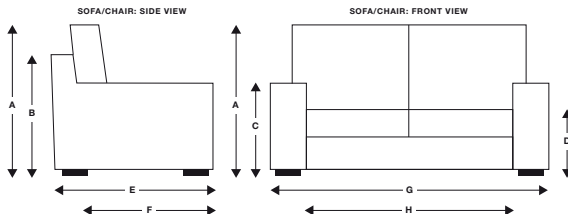

# Haresfield

**Frame:** Hardwood construction, glued, screwed and dowelled.

**Arms / Back:** Traditional upholstery with deep buttoning.

**Seat:** Serpentine seat springing covered with foam.

**Seat Cushions:** Foam pad with feather wrap.

## FITTED COVER

**Home Access Measurements:** The diagonal measurement of the side of the sofa or chair, as per dimension (I) (see left), must be smaller than the width of the doorway.

The whole journey of your sofa from your front door to the room of choice needs to be taken into account, when considering access. Are there stairs to get round, or other obstacles?

If you have concerns about any aspects of delivering your sofa please feel free to ask for advice, call us on 0808 1783211.

	LARGE SOFA	MEDIUM SOFA	SNUGGLER	CHAIR
<b>(A) TOTAL HEIGHT</b>	77 cm	77 cm	77 cm	77 cm
<b>(B) FRAME HEIGHT</b>	77 cm	77 cm	77 cm	77 cm
<b>(C) ARM HEIGHT</b>	77 cm	77 cm	77 cm	77 cm
<b>(D) SEAT HEIGHT</b>	43 cm	43 cm	43 cm	43 cm
<b>(E) TOTAL DEPTH</b>	92 cm	92 cm	92 cm	84 cm
<b>(F) SEAT DEPTH</b>	71 cm	71 cm	71 cm	60 cm
<b>(G) TOTAL WIDTH</b>	200 cm	168 cm	118 cm	85 cm
<b>(H) INTERNAL WIDTH</b>	167 cm	135 cm	86 cm	53 cm
<b>(I) ACCESS DIMENSION</b>	78 cm	78 cm	78 cm	-