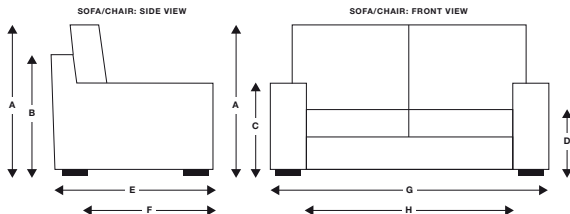

**Seat:** Serpentine spring unit.

**Seat Cushions:** Easycare foam.

**Back Cushions:** Polyester hollow fibre. Available with pull in detail or plain back.

**Scatter Cushions:** Feather bolster scatter cushions are supplied with each size of sofa. There is no scatter cushion on the chair.

## FITTED COVER

**Home Access Measurements:** The diagonal measurement of the side of the sofa or chair, as per dimension (I) (see left), must be smaller than the width of the doorway.

The whole journey of your sofa from your front door to the room of choice needs to be taken into account, when considering access. Are there stairs to get round, or other obstacles?

If you have concerns about any aspects of delivering your sofa please feel free to ask for advice, call us on 0808 1783211.

|                             | MAJOR SOFA | LARGE SOFA | MEDIUM SOFA | CHAIR |
|-----------------------------|------------|------------|-------------|-------|
| <b>(A) TOTAL HEIGHT</b>     | 84 cm      | 84 cm      | 84 cm       | 84 cm |
| <b>(B) FRAME HEIGHT</b>     | 55 cm      | 55 cm      | 55 cm       | 55 cm |
| <b>(C) ARM HEIGHT</b>       | 71 cm      | 71 cm      | 71 cm       | 61 cm |
| <b>(D) SEAT HEIGHT</b>      | 46 cm      | 46 cm      | 46 cm       | 46 cm |
| <b>(E) TOTAL DEPTH</b>      | 94 cm      | 94 cm      | 94 cm       | 94 cm |
| <b>(F) SEAT DEPTH</b>       | 56 cm      | 56 cm      | 56 cm       | 56 cm |
| <b>(G) TOTAL WIDTH</b>      | 229 cm     | 196 cm     | 168 cm      | 90 cm |
| <b>(H) INTERNAL WIDTH</b>   | 162 cm     | 129 cm     | 101 cm      | 62 cm |
| <b>(I) ACCESS DIMENSION</b> | 58 cm      | 58 cm      | 58 cm       | 58 cm |