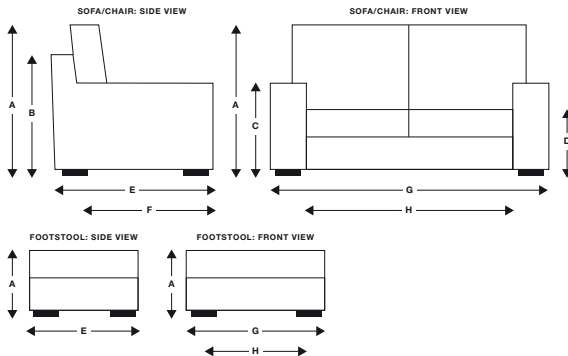

Eskdale

LOOSE COVER

Frame: Hardwood construction, pinned and glued.

Arms: Scroll arm covered in foam with piped detail to front. Each piece has removable arms for ease of access.

Back: Pirelli webbing covered with foam.

Sofabed: This model sits on hidden wooden glides. Two fold action with 10 cm sprung mattress. Large – W 140 cm x D 180 cm. Small – 120 cm x 180 cm.

Home Access Measurements: The diagonal measurement of the side of the sofa or chair, as per dimension (I) (see left), must be smaller than the width of the doorway.

	LARGE SOFA	MEDIUM SOFA	SMALL SOFA	LARGE SOFABED	SMALL SOFABED	CHAIR	FOOTSTOOL
(A) TOTAL HEIGHT	93 cm	93 cm	93 cm	90 cm	90 cm	93 cm	43 cm
(B) FRAME HEIGHT	71 cm	71 cm	71 cm	71 cm	71 cm	71 cm	–
(C) ARM HEIGHT	63 cm	63 cm	63 cm	63 cm	63 cm	63 cm	–
(D) SEAT HEIGHT	50 cm	50 cm	50 cm	50 cm	50 cm	50 cm	43 cm
(E) TOTAL DEPTH	101 cm	101 cm	101 cm	103 cm	103 cm	101 cm	51 cm
(F) SEAT DEPTH	58 cm	58 cm	58 cm	58 cm	58 cm	58 cm	51 cm
(G) TOTAL WIDTH	205 cm	185 cm	155 cm	200 cm	180 cm	106 cm	65 cm
(H) INTERNAL WIDTH	153 cm	133 cm	103 cm	148 cm	128 cm	52 cm	–
(I) ACCESS DIMENSION	62 cm	62 cm	62 cm	62 cm	62 cm	62 cm	–