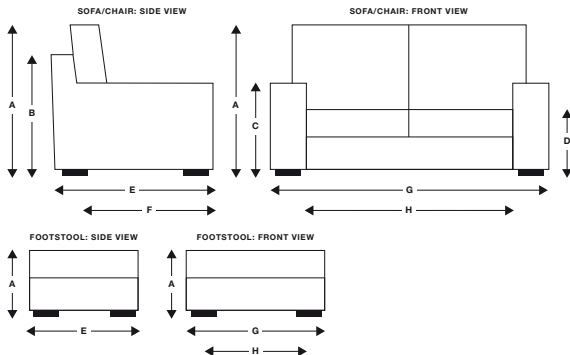

Valance: This sofa can also be made with a valance.

Home Access Measurements: The diagonal measurement of the side of the sofa or chair, as per dimension (I) (see left), must be smaller than the width of the doorway.

LOOSE COVER OR FITTED COVER

	LARGE SOFA	SMALL SOFA	CHAIR	FOOTSTOOL
(A) TOTAL HEIGHT	85 cm	85 cm	85 cm	43 cm
(B) FRAME HEIGHT	71 cm	71 cm	71 cm	–
(C) ARM HEIGHT	71 cm	71 cm	71 cm	–
(D) SEAT HEIGHT	46 cm	46 cm	46 cm	43 cm
(E) TOTAL DEPTH	96 cm	96 cm	96 cm	51 cm
(F) SEAT DEPTH	56 cm	56 cm	56 cm	51 cm
(G) TOTAL WIDTH	200 cm	160 cm	100 cm	65 cm
(H) INTERNAL WIDTH	155 cm	115 cm	55 cm	–
(I) ACCESS DIMENSION	68 cm	68 cm	68 cm	–