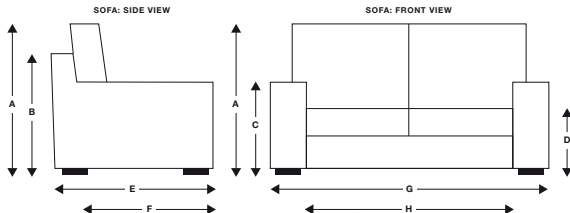

Feet: Solid wood feet with brass castors in an antique finish.

FITTED COVER

Home Access Measurements: The diagonal measurement of the side of the sofa or chair, as per dimension (I) (see left), must be smaller than the width of the doorway.

	LARGE SOFA	MEDIUM SOFA	SMALL SOFA	SNUGLER
(A) TOTAL HEIGHT	76 cm	76 cm	76 cm	76 cm
(B) FRAME HEIGHT	76 cm	76 cm	76 cm	76 cm
(C) ARM HEIGHT	76 cm	76 cm	76 cm	76 cm
(D) SEAT HEIGHT	43 cm	43 cm	43 cm	43 cm
(E) TOTAL DEPTH	96 cm	96 cm	96 cm	81 cm
(F) SEAT DEPTH	65 cm	65 cm	65 cm	55 cm
(G) TOTAL WIDTH	210 cm	180 cm	150 cm	99 cm
(H) INTERNAL WIDTH	155 cm	125 cm	95 cm	48 cm
(I) ACCESS DIMENSION	74 cm	74 cm	74 cm	-