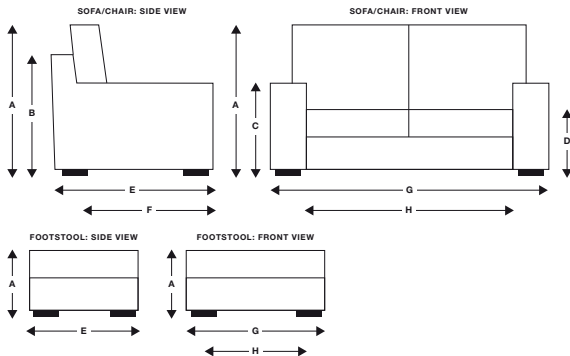

Home Access Measurements: The diagonal measurement of the side of the sofa or chair, as per dimension (I) (see left), must be smaller than the width of the doorway.

The whole journey of your sofa from your front door to the room of choice needs to be taken into account, when considering access. Are there stairs to get round, or other obstacles?

If you have concerns about any aspects of delivering your sofa please feel free to ask for advice, call us on 0808 1783211.

SOFAS & STUFF

experts in comfort

LOOSE COVER, FORMAL AND SCATTERBACK

	GRAND SCATTERBACK / FORMAL SOFA	LARGE SCATTERBACK / FORMAL SOFA	SMALL SCATTERBACK / FORMAL SOFA	CHAIR	FOOTSTOOL
(A) TOTAL HEIGHT	94 cm	94 cm	94 cm	94 cm	43 cm
(B) FRAME HEIGHT	79 cm	79 cm	79 cm	79 cm	-
(C) ARM HEIGHT	66 cm	66 cm	66 cm	66 cm	-
(D) SEAT HEIGHT	48 cm	48 cm	48 cm	48 cm	43 cm
(E) TOTAL DEPTH	106 cm	106 cm	106 cm	100 cm	51 cm
(F) SEAT DEPTH	51 cm	51 cm	51 cm	51 cm	51 cm
(G) TOTAL WIDTH	236 cm	216 cm	186 cm	98 cm	65 cm
(H) INTERNAL WIDTH	170 cm	150 cm	120 cm	50 cm	-
(I) ACCESS DIMENSION	76 cm	76 cm	76 cm	76 cm	-