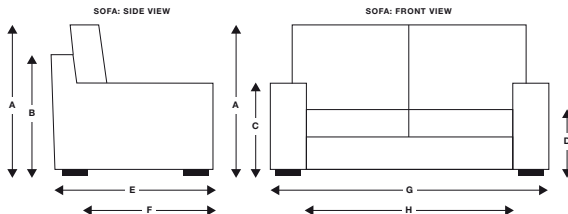

Custom Made: We can custom make to any size on this model. Please give us a ring on our free phone number 0808 1783211 to discuss pricing for this service.

LOOSE COVER

Home Access Measurements: The diagonal measurement of the side of the sofa or chair, as per dimension (I) (see left), must be smaller than the width of the doorway.

	LARGE SOFA	MEDIUM SOFA
(A) TOTAL HEIGHT	79 cm	79 cm
(B) FRAME HEIGHT	73 cm	73 cm
(C) ARM HEIGHT	73 cm	73 cm
(D) SEAT HEIGHT	45 cm	45 cm
(E) TOTAL DEPTH	98 cm	98 cm
(F) SEAT DEPTH	58 cm	58 cm
(G) TOTAL WIDTH	212 cm	179 cm
(H) INTERNAL WIDTH	185 cm	152 cm
(I) ACCESS DIMENSION	-	-