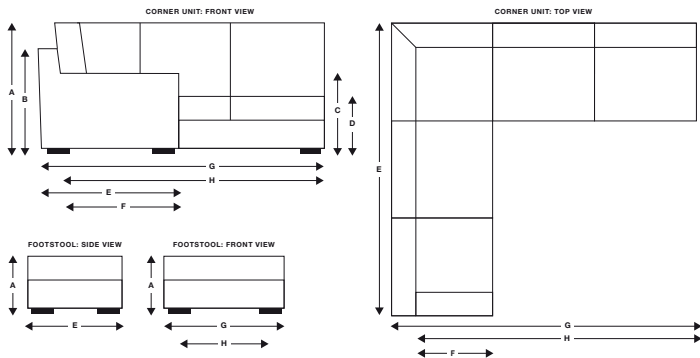

# Ashdown Corner Unit

FITTED COVER

**Frame:** Hardwood construction, pinned and glued.

**Arms:** Contemporary arm upholstered with foam.

**Back:** Tensioned Pirelli webbing covered with foam.

**Seat:** Serpentine seat springing covered with foam.

**Seat Cushions:** Foam with a fibre wrap inside zipped cases.

**Back Cushions:** Fibre filled inside zipped cases.

**Scatter Cushions:** Luxurious white duck feather filled scatter cushions with each 1-arm unit and corner box. No scatter cushion on the armless single unit.

**Feet:** Solid wood feet in a dark finish.

**Home Access Measurements:** The diagonal measurement of the side of the sofa or chair, as per dimension (I) (see left), must be smaller than the width of the doorway.

	CORNER UNIT	SMALL CORNER UNIT	ONE ARM 2 SEATER	ONE ARM 1 SEATER	ARMLESS SINGLE SEAT	CORNER BOX
<b>(A) TOTAL HEIGHT</b>	88 cm	88 cm	88 cm	88 cm	88 cm	88 cm
<b>(B) FRAME HEIGHT</b>	73 cm	73 cm	73 cm	73 cm	73 cm	73 cm
<b>(C) ARM HEIGHT</b>	68 cm	68 cm	68 cm	68 cm	–	68 cm
<b>(D) SEAT HEIGHT</b>	46 cm	46 cm	46 cm	46 cm	46 cm	46 cm
<b>(E) TOTAL DEPTH</b>	246 cm	246 cm	94 cm	94 cm	94 cm	94 cm
<b>(F) SEAT DEPTH</b>	56 cm	56 cm	56 cm	56 cm	56 cm	56 cm
<b>(G) TOTAL WIDTH</b>	274 cm	206 cm	152 cm	112 cm	68 cm	94 cm
<b>(H) INTERNAL WIDTH</b>	–	–	123 cm	83 cm	–	–
<b>(I) ACCESS DIMENSION</b>	56 cm	56 cm	56 cm	56 cm	56 cm	56 cm